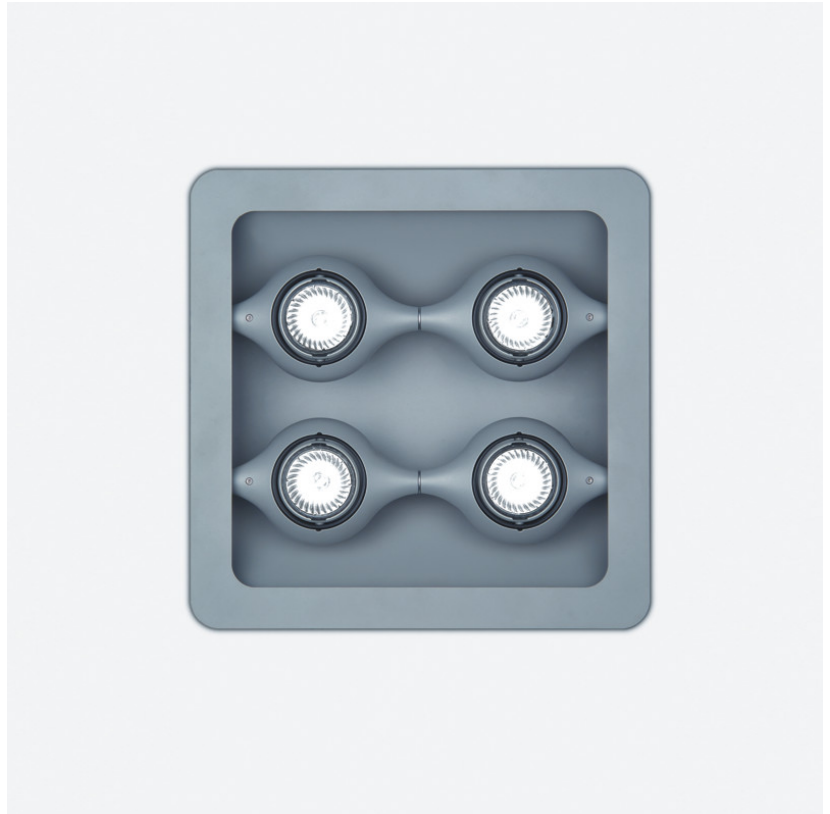

SPACE RECESSED

D96006

PROJECT	
TYPE	
NOTES	
QUANTITY	
DATE	

GENERAL

Series: Space
Brand: Milan
Division: Design
Mounting Type: Recessed
Mounting Location: Ceiling
Subcategory: Downlight

PHYSICAL

Shape: Square
Length (mm): 387
Length (in): 15 1/4
Width (mm): 387
Width (in): 15 1/4
Height (mm): 89
Height (in): 3 1/2
Light Distribution: Direct
Weight (kg): 3.2
Weight (lbs): 7
Diffuser: Glass - Sold Separately
Fixture Finish: Metallic Gray
Fixture Material: Metal

ELECTRICAL

Number of Lamps: 4
Lamp Type: LED Retrofit
Lamp Shape: MR16
Bulb Included: Bulb Not Included
Total Output Wattage (W): 20
Max. Wattage Per Lamp (W): 5
Lamp Base: GU10
Housing: Non - IC rated remodel housing is for use in non - insulated areas or where insulation is at least 3
Input Voltage (V): 120

LED

OPTICAL

RATINGS AND CERTIFICATIONS

Certified By: CSA Certified to UL and CSA Standards
IP rating: IP20