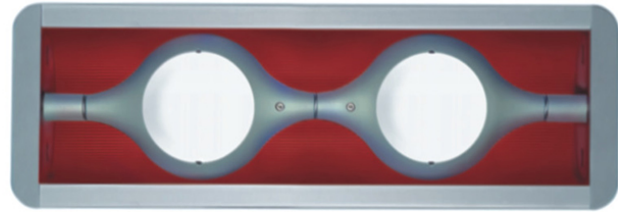

SPACE RECESSED

D96001

PROJECT	
TYPE	
NOTES	
QUANTITY	
DATE	

GENERAL

Series: Space
Brand: Milan
Division: Design
Mounting Type: Recessed
Mounting Location: Ceiling
Subcategory: Downlight

PHYSICAL

Shape: Rectangle
Length (mm): 445
Length (in): 17 1/2
Width (mm): 150
Width (in): 6
Height (mm): 89
Height (in): 3 1/2
Light Distribution: Direct
Weight (kg): 3.2
Weight (lbs): 7
Diffuser: Glass - Sold Separately
Fixture Finish: Metallic Gray
Fixture Material: Metal

ELECTRICAL

Number of Lamps: 2
Lamp Type: LED Retrofit
Lamp Shape: MR16
Bulb Included: Bulb Not Included
Total Output Wattage (W): 10
Max. Wattage Per Lamp (W): 5
Lamp Base: GU10

LED

OPTICAL

RATINGS AND CERTIFICATIONS

Certified By: CSA Certified to UL and CSA Standards
IP rating: IP20

150mm 6"