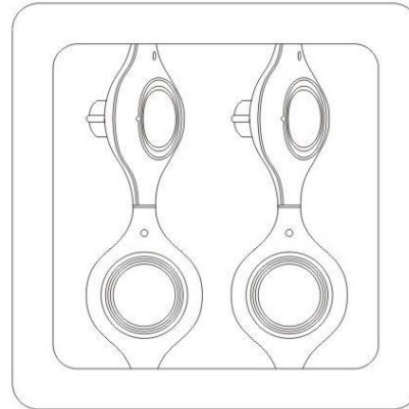

SPACE RECESSED

D96006

PROJECT	
TYPE	
NOTES	
QUANTITY	
DATE	

GENERAL

Series: Space
Brand: Milan
Division: Design
Mounting Type: Recessed
Mounting Location: Ceiling
Subcategory: Downlight

PHYSICAL

Shape: Square
Length (mm): 387
Length (in): 15 1/4
Width (mm): 387
Width (in): 15 1/4
Height (mm): 89
Height (in): 3 1/2
Light Distribution: Direct
Weight (kg): 3.2
Weight (lbs): 7
Diffuser: Glass - Sold Separately
Fixture Finish: Metallic Gray
Fixture Material: Metal

ELECTRICAL

Number of Lamps: 4
Lamp Type: LED Retrofit
Lamp Shape: MR16
Bulb Included: Bulb Not Included
Total Output Wattage (W): 20
Max. Wattage Per Lamp (W): 5
Lamp Base: GU10
Housing: Non - IC rated remodel housing is for use in non - insulated areas or where insulation is at least 3
Input Voltage (V): 120

LED

OPTICAL

RATINGS AND CERTIFICATIONS

Certified By: CSA Certified to UL and CSA Standards
IP rating: IP20