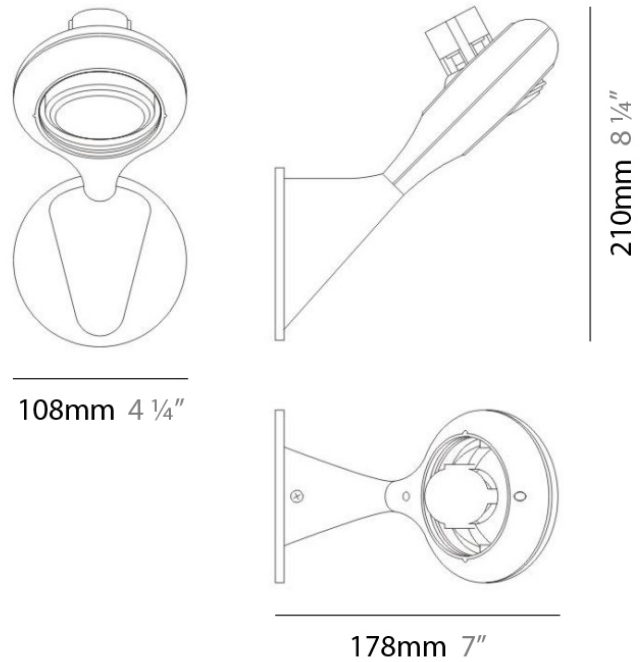

SPACE SURFACE

D93052

PROJECT	
TYPE	
NOTES	
QUANTITY	
DATE	

GENERAL

Series: Space
Brand: Milan
Division: Design
Mounting Type: Surface
Mounting Location: Wall
Subcategory: Downlight

PHYSICAL

Shape: Oblong
Diameter (mm): 108
Diameter (in): 4 ¼
Height (mm): 178
Height (in): 7
Extension (mm): 178
Extension (in): 7
Light Distribution: Direct
Weight (kg): 1.4
Weight (lbs): 3
Diffuser: Glass - Sold Separately
Fixture Finish: Metallic Gray
Fixture Material: Glass / Aluminum

ELECTRICAL

Number of Lamps: 1
Lamp Type: LED Retrofit
Lamp Shape: MR20
Bulb Included: Bulb Not Included
Total Output Wattage (W): 8
Max. Wattage Per Lamp (W): 8
Lamp Base: GU10
Input Voltage (V): 120

LED

OPTICAL

RATINGS AND CERTIFICATIONS

Certified By: CSA Certified to UL and CSA Standards
IP rating: IP20