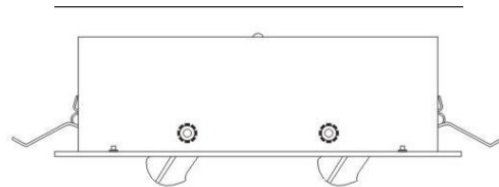

387mm 15 1/4"

387mm 15 1/4"