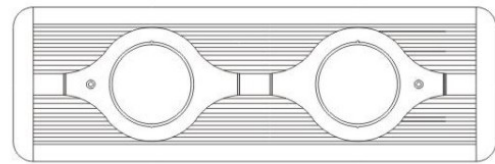

SPACE RECESSED

D96001

PROJECT	
TYPE	
NOTES	
QUANTITY	
DATE	

GENERAL

Series: Space
Brand: Milan
Division: Design
Mounting Type: Recessed
Mounting Location: Ceiling
Subcategory: Downlight

PHYSICAL

Shape: Rectangle
Length (mm): 445
Length (in): 17 1/2
Width (mm): 150
Width (in): 6
Height (mm): 89
Height (in): 3 1/2
Light Distribution: Direct
Weight (kg): 3.2
Weight (lbs): 7
Diffuser: Glass - Sold Separately
Fixture Finish: Metallic Gray
Fixture Material: Metal

ELECTRICAL

Number of Lamps: 2
Lamp Type: LED Retrofit
Lamp Shape: MR16
Bulb Included: Bulb Not Included
Total Output Wattage (W): 10
Max. Wattage Per Lamp (W): 5
Lamp Base: GU10

LED

OPTICAL

RATINGS AND CERTIFICATIONS

Certified By: CSA Certified to UL and CSA Standards
IP rating: IP20

150mm 6"